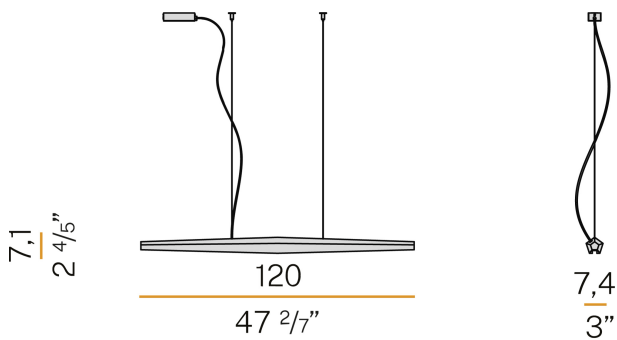

PANZERI

Viisi

220-240V AC dimmable (DALI/Push DIM)

L02001.120.0402

● white

Data sheet

CODE	L02001.120.0402
SYSTEM POWER CONSUMPTION	23W
EFFICACY	51.65lm/W
LIGHT SOURCE	LED
COLOUR TEMPERATURE	3000K Ra>90
LIGHT DISTRIBUTION	diffused
POWER SUPPLY	220-240V AC
FREQUENCY	50/60Hz
ELECTRICAL CONFIGURATION	dimmable (DALI/Push DIM)
DRIVER	integrated included
NOMINAL LUMINOUS FLUX	2590lm
LUMEN OUTPUT	1188lm
EFFICIENCY	45.9%
WEIGHT	1.45 Kg
PROTECTION DEGREE	IP40
PACKING DIMENSIONS (CM)	14,0 x 141,0 x 14,0

Suspension lighting fixture for interiors, with direct light emission. Machined aluminium structure in white or black polyacrylic paint. Anodized extruded aluminium heat sink. Extruded polycarbonate diffuser with opaline finish. Suspension kit with griplocks and 2m (78,7") long steel cables. 2m (78,7") long power cable in transparent PVC. Power canopy with galvanized sheet metal ceiling bracket and pickled sheet metal covering in white or black polyacrylic paint.

Technical drawing

Polar diagram